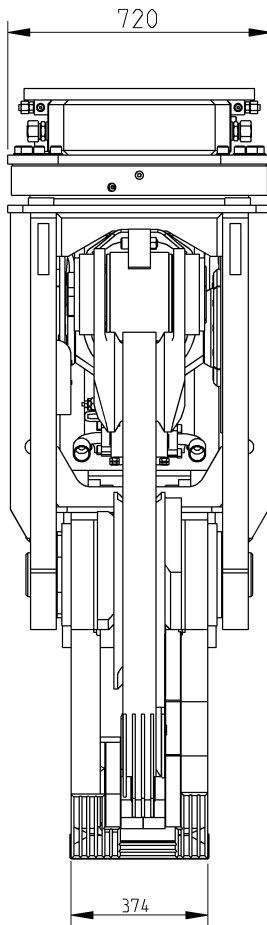

### Multi-Quick Processors / MQP Steel Jaws

**MQP-45-S**

Operating weight excavator	Weight (complete with yoke)	Weight (upper & lower jaws)	Closing force*	Jaw opening A	Width lower jaw B	Width upper jaw C	Height D	Jaw depth E
32 - 50	3015	1275	3825	465	375	120	2105	700