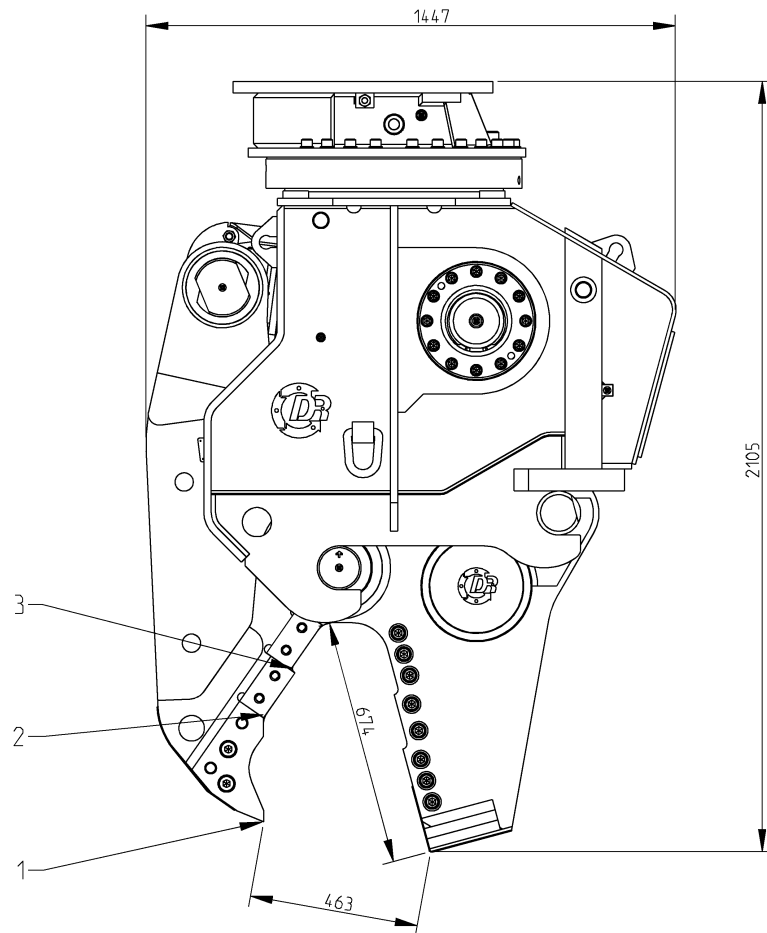

### Multi-Quick Processors / MQP Steel Jaws

**MQP-45-S**

Operating weight excavator	Weight (complete with yoke)	Weight (upper & lower jaws)	Closing force*	Jaw opening A	Width lower jaw B	Width upper jaw C	Height D	Jaw depth E
32 - 50	3015	1275	3825	465	375	120	2105	700