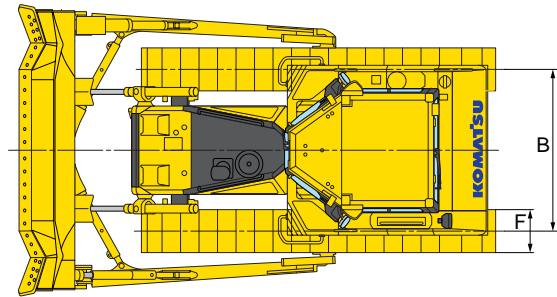

RIDGWAY Rentals

PLANT RENTAL • HAULAGE • SALES • PARTS • SERVICE

01691 770171 0800 515155

sales@ridgwayrentals.com www.ridgwayrentals.com

Komatsu D65PX DOZER

HORSEPOWER

164 kW / 220 HP @ 1.950 rpm

OPERATING WEIGHT

22.100 kg

D65PX-18 Straight Tilt

A	5.680 mm
B	2.050 mm
C	3.160 mm
D	2.970 mm
E	3.275 mm
F	915 mm
G	65 mm

Ground clearance410 mm 1'4" (415 mm 1'4")
() ... PLUS spec.