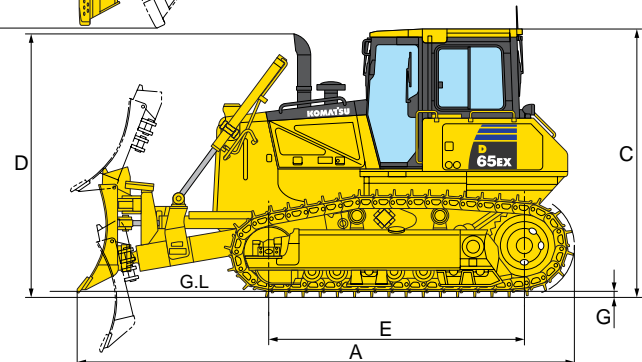

RIDGWAY Rentals

PLANT RENTAL • HAULAGE • SALES • PARTS • SERVICE

01691 770171 0800 515155

sales@ridgwayrentals.com www.ridgwayrentals.com

Komatsu D65PX DOZER

HORSEPOWER

164 kW / 220 HP @ 1.950 rpm

OPERATING WEIGHT

22.100 kg

D65PX-18 Straight Tilt

A	5.680 mm
B	2.050 mm
C	3.160 mm
D	2.970 mm
E	3.275 mm
F	915 mm
G	65 mm

Ground clearance410 mm 1'4" (415 mm 1'4")
() ... PLUS spec.