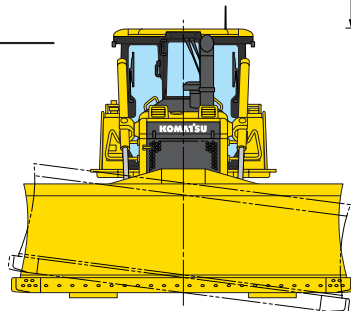

RIDGWAY Rentals

PLANT RENTAL • HAULAGE • SALES • PARTS • SERVICE

01691 770171 0800 515155

sales@ridgwayrentals.com www.ridgwayrentals.com

Komatsu D65PX DOZER

HORSEPOWER

164 kW / 220 HP @ 1.950 rpm

OPERATING WEIGHT

22.100 kg

D65PX-18 Straight Tilt

A	5.680 mm
B	2.050 mm
C	3.160 mm
D	2.970 mm
E	3.275 mm
F	915 mm
G	65 mm

Ground clearance410 mm 1'4" (415 mm 1'4")
() ... PLUS spec.