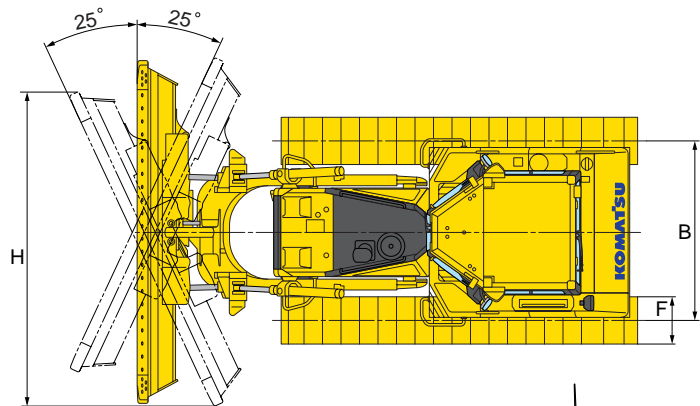

RIDGWAY Rentals

PLANT RENTAL • HAULAGE • SALES • PARTS • SERVICE

01691 770171 0800 515155

sales@ridgwayrentals.com www.ridgwayrentals.com

Komatsu D65PX DOZER

HORSEPOWER

164 kW / 220 HP @ 1.950 rpm

OPERATING WEIGHT

22.100 kg

D65PX-18 Straight Tilt

A	5.680 mm
B	2.050 mm
C	3.160 mm
D	2.970 mm
E	3.275 mm
F	915 mm
G	65 mm

Ground clearance410 mm 1'4" (415 mm 1'4")
() ... PLUS spec.