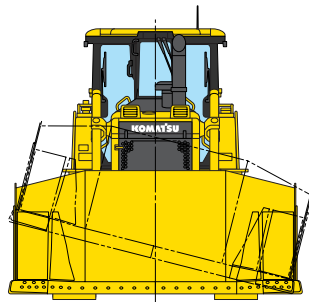

RIDGWAY Rentals

PLANT RENTAL • HAULAGE • SALES • PARTS • SERVICE

01691 770171 0800 515155

sales@ridgwayrentals.com www.ridgwayrentals.com

Komatsu D65PX DOZER

HORSEPOWER

164 kW / 220 HP @ 1.950 rpm

OPERATING WEIGHT

22.100 kg

D65PX-18 Straight Tilt

A	5.680 mm
B	2.050 mm
C	3.160 mm
D	2.970 mm
E	3.275 mm
F	915 mm
G	65 mm

Ground clearance410 mm 1'4" (415 mm 1'4")
() ... PLUS spec.