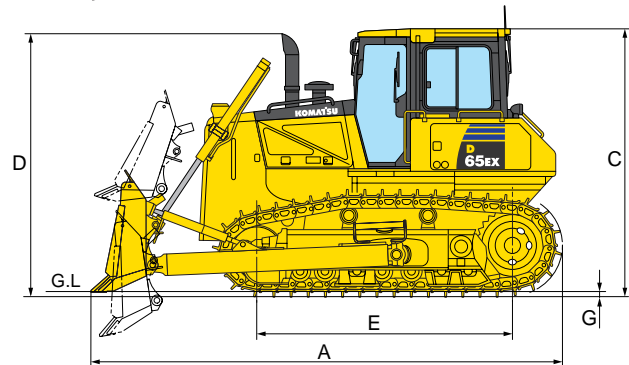

RIDGWAY Rentals

PLANT RENTAL • HAULAGE • SALES • PARTS • SERVICE

01691 770171 0800 515155

sales@ridgwayrentals.com www.ridgwayrentals.com

Komatsu D65PX DOZER

HORSEPOWER

164 kW / 220 HP @ 1.950 rpm

OPERATING WEIGHT

22.100 kg

D65PX-18 Straight Tilt

A	5.680 mm
B	2.050 mm
C	3.160 mm
D	2.970 mm
E	3.275 mm
F	915 mm
G	65 mm

Ground clearance410 mm 1'4" (415 mm 1'4")
() ... PLUS spec.