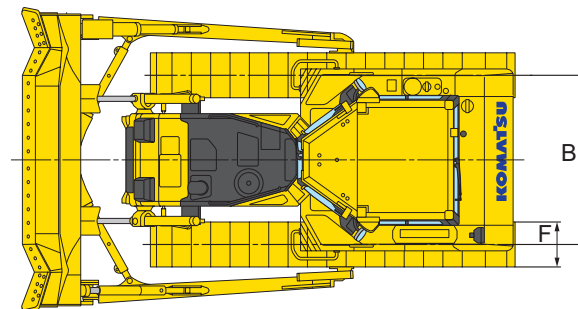

RIDGWAY Rentals

PLANT RENTAL • HAULAGE • SALES • PARTS • SERVICE

01691 770171 0800 515155

sales@ridgwayrentals.com www.ridgwayrentals.com

Komatsu D65PX Dozer

Dozer Hire | Dozer Sales

DIMENSIONS

	D65EX-18 Sigmadozer®	D65PX-18 Straight Tilt	D65PX-18 INPAT
A	5.490 mm	5.680 mm	5.790 mm
B	1.880 mm	2.050 mm	2.230 mm
C	3.160 mm	3.160 mm	3.160 mm
D	2.970 mm	2.970 mm	2.970 mm
E	2.970 mm	3.275 mm	3.275 mm
F	610 mm	915 mm	760 mm
G	65 mm	65 mm	65 mm
H	-	-	3.670 mm

Ground clearance: 415 mm