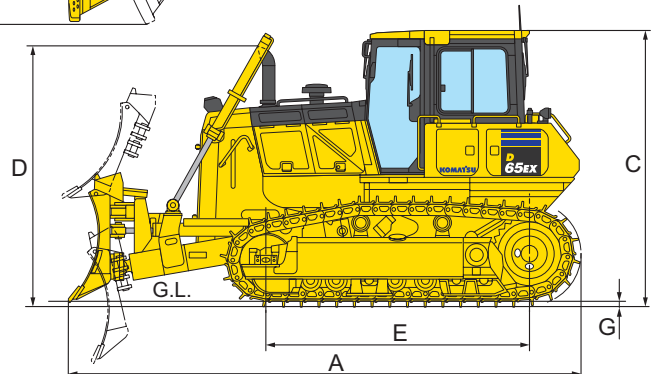

RIDGWAY Rentals

PLANT RENTAL • HAULAGE • SALES • PARTS • SERVICE

01691 770171 0800 515155

sales@ridgwayrentals.com www.ridgwayrentals.com

Komatsu D65PX Dozer

Dozer Hire | Dozer Sales

DIMENSIONS

	D65EX-18 Sigmadozer®	D65PX-18 Straight Tilt	D65PX-18 INPAT
A	5.490 mm	5.680 mm	5.790 mm
B	1.880 mm	2.050 mm	2.230 mm
C	3.160 mm	3.160 mm	3.160 mm
D	2.970 mm	2.970 mm	2.970 mm
E	2.970 mm	3.275 mm	3.275 mm
F	610 mm	915 mm	760 mm
G	65 mm	65 mm	65 mm
H	-	-	3.670 mm

Ground clearance: 415 mm