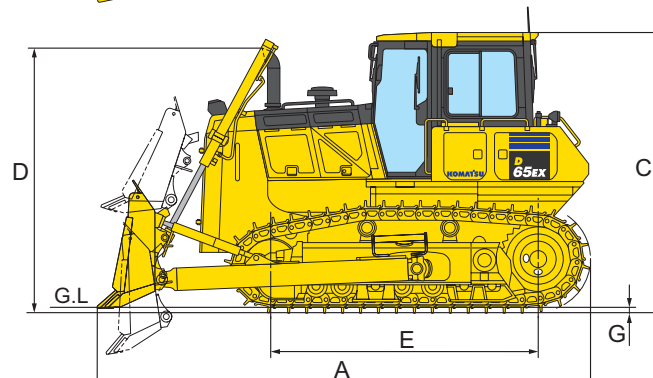

RIDGWAY Rentals

PLANT RENTAL • HAULAGE • SALES • PARTS • SERVICE

01691 770171 0800 515155

sales@ridgwayrentals.com www.ridgwayrentals.com

Komatsu D65PX Dozer

Dozer Hire | Dozer Sales

DIMENSIONS

	D65EX-18 Sigmadozer®	D65PX-18 Straight Tilt	D65PX-18 INPAT
A	5.490 mm	5.680 mm	5.790 mm
B	1.880 mm	2.050 mm	2.230 mm
C	3.160 mm	3.160 mm	3.160 mm
D	2.970 mm	2.970 mm	2.970 mm
E	2.970 mm	3.275 mm	3.275 mm
F	610 mm	915 mm	760 mm
G	65 mm	65 mm	65 mm
H	-	-	3.670 mm

Ground clearance: 415 mm