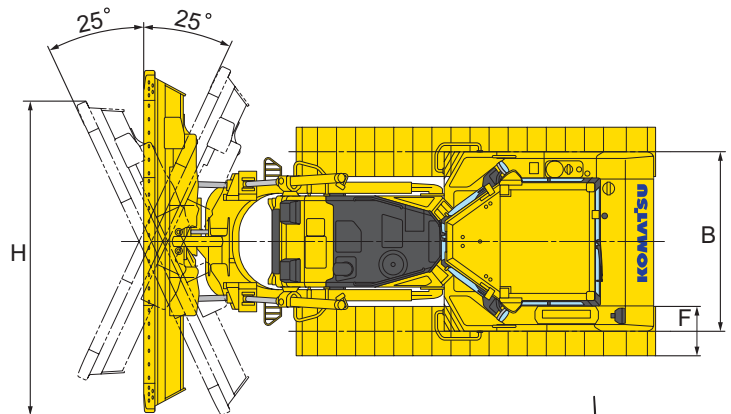

RIDGWAY Rentals

PLANT RENTAL • HAULAGE • SALES • PARTS • SERVICE

01691 770171 0800 515155

sales@ridgwayrentals.com www.ridgwayrentals.com

Komatsu D65PX Dozer

Dozer Hire | Dozer Sales

DIMENSIONS

	D65EX-18 Sigmadozer®	D65PX-18 Straight Tilt	D65PX-18 INPAT
A	5.490 mm	5.680 mm	5.790 mm
B	1.880 mm	2.050 mm	2.230 mm
C	3.160 mm	3.160 mm	3.160 mm
D	2.970 mm	2.970 mm	2.970 mm
E	2.970 mm	3.275 mm	3.275 mm
F	610 mm	915 mm	760 mm
G	65 mm	65 mm	65 mm
H	-	-	3.670 mm

Ground clearance: 415 mm