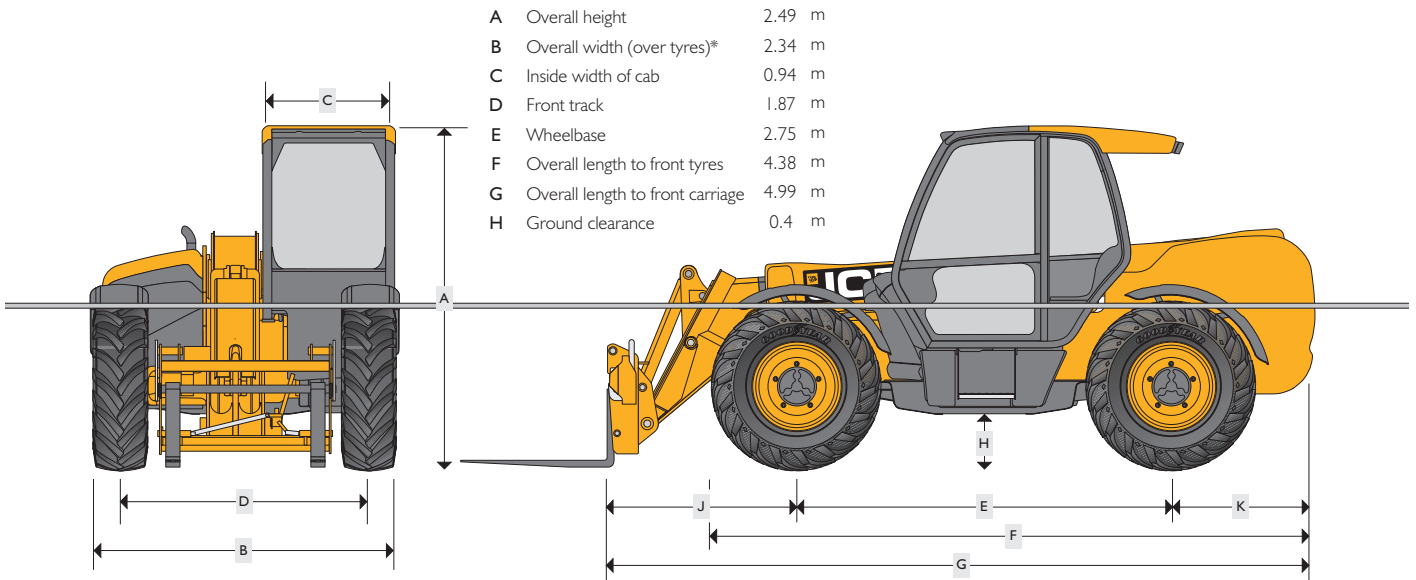

RIDGWAY Rentals

PLANT RENTAL • HAULAGE • SALES • PARTS • SERVICE

01691 770171 0800 515155

sales@ridgwayrentals.com www.ridgwayrentals.com

JCB 595-95 AGRISUPER

Maximum lift capacity	kg	3500
Lift capacity to full height	kg	1600
Lift capacity at full reach	kg	500
Lift height	m	9.5
Reach at maximum lift height	m	2.43
Maximum forward reach	m	6.52
Reach with 1 tonne load	m	5.08
Placing height	m	8.78
Complies with stability test EN 1459 Annex B.		