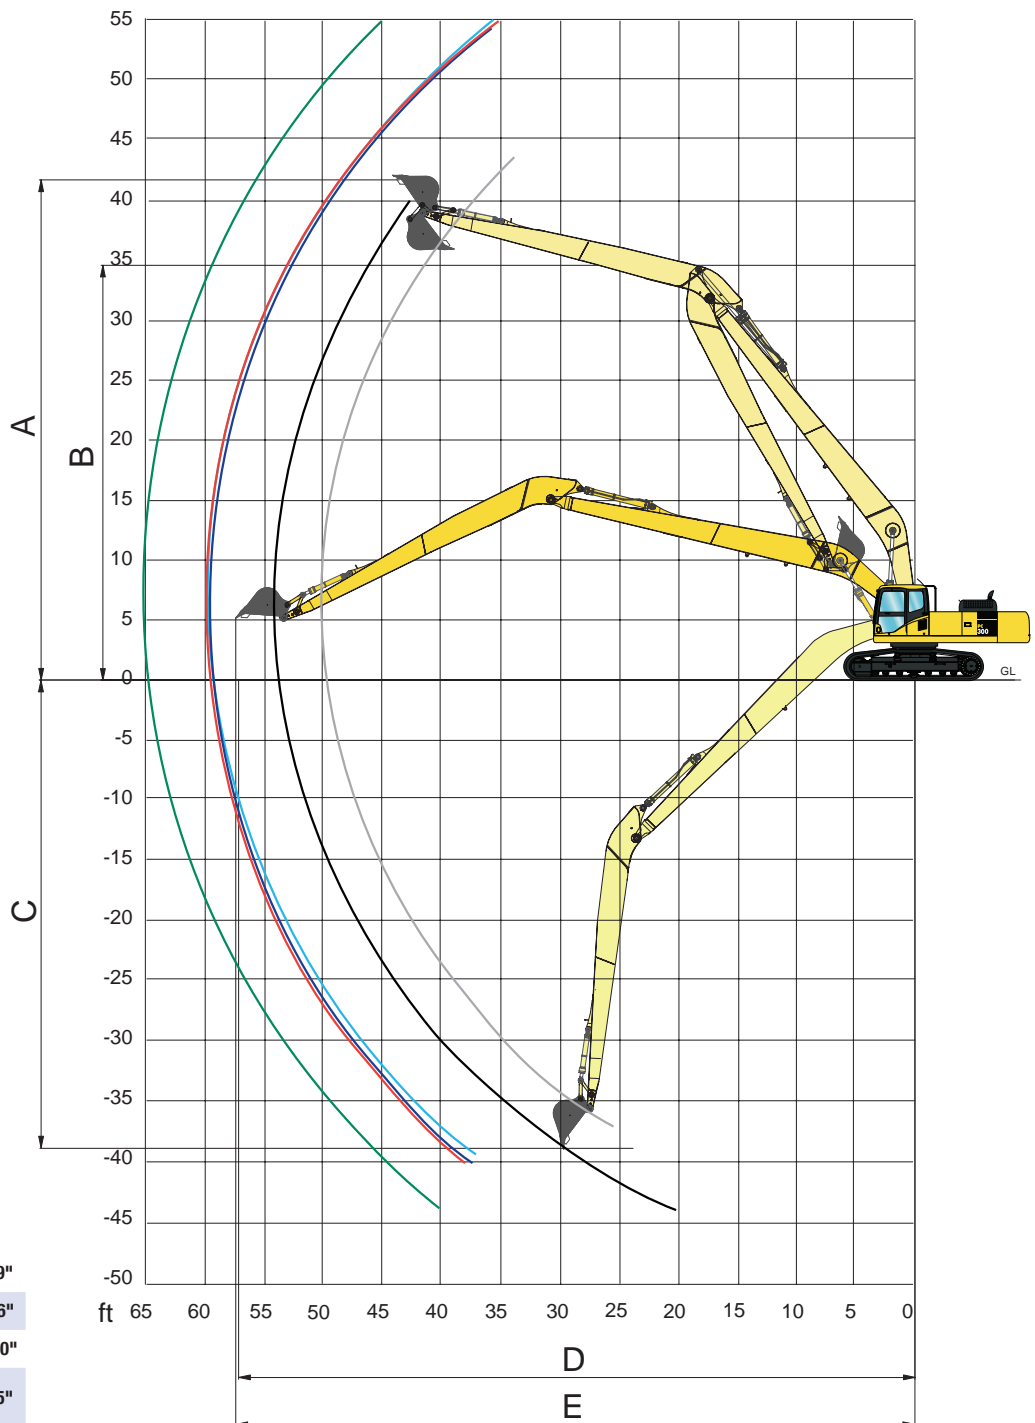

## Komatsu PC 360 LC Super Long Front Excavator

Digging Depth: 17m

Horizontal Reach: 22 metres

PC360LC-10

A	Max. digging height	16383 mm	53'9"
B	Max. dumping height	14173 mm	46'6"
C	Max. digging depth	12446 mm	40'10"
D	Max. digging reach at ground level	18110 mm	59'5"
E	Max. digging reach	18288 mm	60'0"