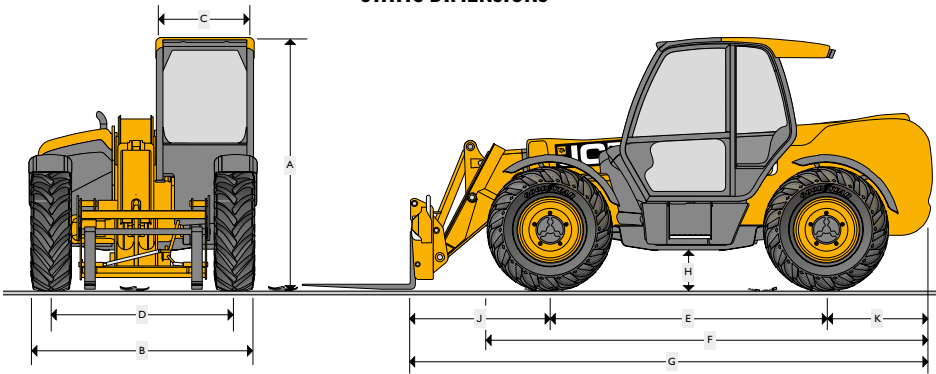

RIDGWAY Rentals

PLANT RENTAL • HAULAGE • SALES • PARTS • SERVICE

01691 770171 0800 515155

sales@ridgwayrentals.com www.ridgwayrentals.com

JCB 540-140 Hi Viz 14 Metre Reach Telehandler

STATIC DIMENSIONS

Machine model	540-140 HiViz
A Overall height	m 2.59
B Overall width (over tyres)*	m 2.35
C Inside width of cab	m 0.94
D Front track	m 1.90
E Wheelbase	m 2.75
F Overall length to front tyres	m 4.74
G Overall length to front carriage	m 6.23
H Ground clearance	m 0.40
J Front wheel centre to carriage	m 2.11
K Rear wheel centre to rear face	m 1.37
Overall width with stabilisers fully deployed	m 2.57
Outside turn radius (over tyres)	m 3.75
Carriage rollback angle	degrees 37.0
Carriage dump angle	degrees 12.5
Weight	kg 10880
Tyres	15.5/80-24

* Type dependent

Stabilisers retracted Sway

Stabilisers extended Sway

Maximum lift capacity	kg	4000	4000
Lift capacity to full height	kg	1500	3000
Lift capacity at full reach	kg	200	1250
Lift height	m	12.89	13.78
Reach at maximum lift height	m	3.09	1.01
Maximum forward reach	m	9.70	9.64
Reach with 1 tonne load	m	6.61	9.64
Placing height	m	12.40	13.30

Complies with stability test EN 1459 Annex B. Chassis Levelling (Sway) with stabilisers retracted (Sway angle $\pm 9^\circ$).