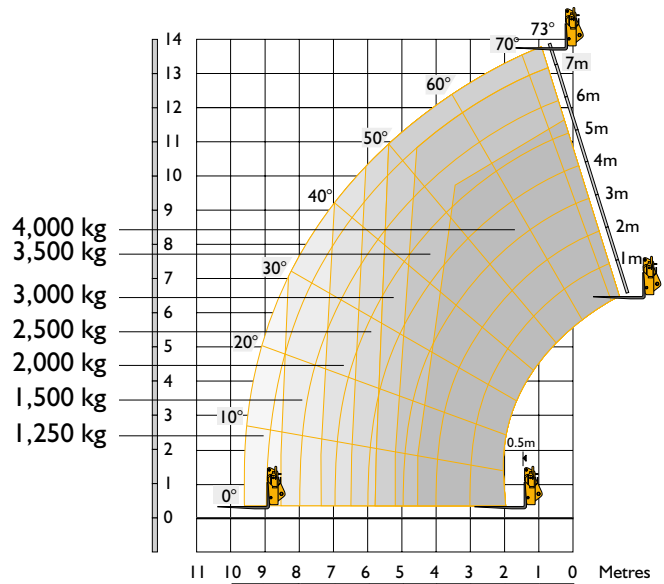

RIDGWAY Rentals

PLANT RENTAL • HAULAGE • SALES • PARTS • SERVICE

01691 770171 0800 515155

sales@ridgwayrentals.com www.ridgwayrentals.com

JCB 540-140 Hi Viz 14 Metre Reach Telehandler

STATIC DIMENSIONS

Machine model	540-140 HiViz
A Overall height	m 2.59
B Overall width (over tyres)*	m 2.35
C Inside width of cab	m 0.94
D Front track	m 1.90
E Wheelbase	m 2.75
F Overall length to front tyres	m 4.74
G Overall length to front carriage	m 6.23
H Ground clearance	m 0.40
J Front wheel centre to carriage	m 2.11
K Rear wheel centre to rear face	m 1.37
Overall width with stabilisers fully deployed	m 2.57
Outside turn radius (over tyres)	m 3.75
Carriage rollback angle	degrees 37.0
Carriage dump angle	degrees 12.5
Weight	kg 10880
Tyres	15.5/80-24

* Type dependent

Stabilisers retracted Sway

Stabilisers extended Sway

Maximum lift capacity	kg	4000	4000
Lift capacity to full height	kg	1500	3000
Lift capacity at full reach	kg	200	1250
Lift height	m	12.89	13.78
Reach at maximum lift height	m	3.09	1.01
Maximum forward reach	m	9.70	9.64
Reach with 1 tonne load	m	6.61	9.64
Placing height	m	12.40	13.30