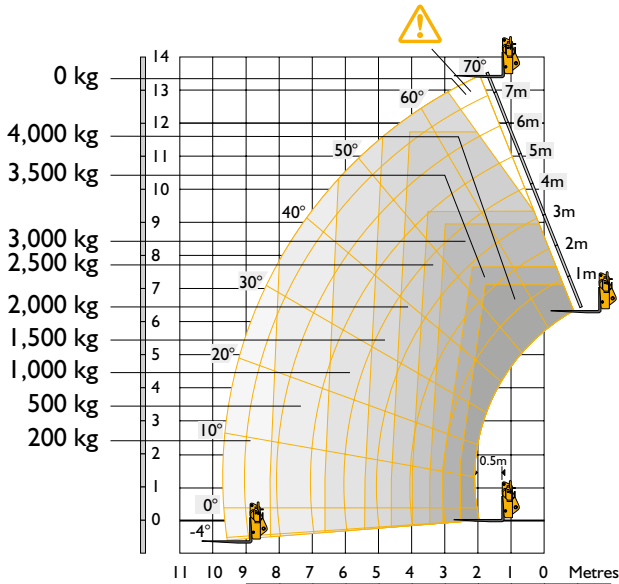

RIDGWAY Rentals

PLANT RENTAL • HAULAGE • SALES • PARTS • SERVICE

01691 770171 0800 515155

sales@ridgwayrentals.com www.ridgwayrentals.com

JCB 540-140 Hi Viz 14 Metre Reach Telehandler

STATIC DIMENSIONS

Machine model	540-140 HiViz
A Overall height	m 2.59
B Overall width (over tyres)*	m 2.35
C Inside width of cab	m 0.94
D Front track	m 1.90
E Wheelbase	m 2.75
F Overall length to front tyres	m 4.74
G Overall length to front carriage	m 6.23
H Ground clearance	m 0.40
J Front wheel centre to carriage	m 2.11
K Rear wheel centre to rear face	m 1.37
Overall width with stabilisers fully deployed	m 2.57
Outside turn radius (over tyres)	m 3.75
Carriage rollback angle	degrees 37.0
Carriage dump angle	degrees 12.5
Weight	kg 10880
Tyres	15.5/80-24

* Type dependent

Stabilisers retracted Sway

Stabilisers extended Sway

Maximum lift capacity	kg	4000	4000
Lift capacity to full height	kg	1500	3000
Lift capacity at full reach	kg	200	1250
Lift height	m	12.89	13.78
Reach at maximum lift height	m	3.09	1.01
Maximum forward reach	m	9.70	9.64
Reach with 1 tonne load	m	6.61	9.64
Placing height	m	12.40	13.30